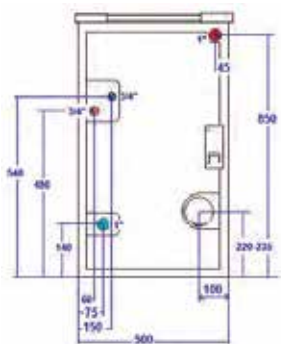

SALAMANDRAS A PELLETS - HIDROESTUFAS

Hydro-Boilers a pellets - water+air