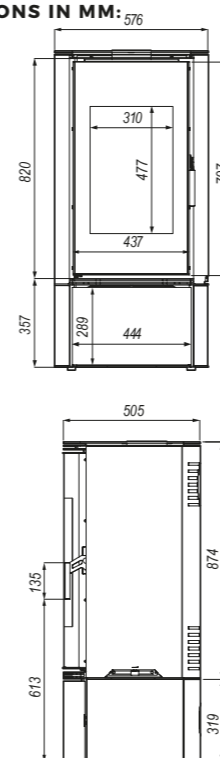

DEFRO HOME ORBIS

DEFRO HOME ORBIS TOP

Defro Home Orbis series

DEFRO HOME ORBIS

nominal power **9 kW**
 power range **3,6-10,8 kW**
 energy efficiency class **A**
 flue size **150 mm**
 efficiency **75,5 %**
 flue gas temperature **310°C**
 the maximum length of chunks **400 mm**
 weight **-176 kg**

ADDITIONAL EQUIPMENT

- black ceramiton
- colour (red, white, gold, brown, gray)
- silver handle

DIMENSIONS IN MM:

DEFRO HOME ORBIS TOP

nominal power **9 kW**
 power range **3,6-10,8 kW**
 energy efficiency class **A**
 flue size **150 mm**
 efficiency **75,5 %**
 flue gas temperature **310°C**
 the maximum length of chunks **400 mm**
 weight **-174 kg**

ADDITIONAL EQUIPMENT

- black ceramiton
- colour (red, white, gold, brown, gray)
- silver handle

DIMENSIONS IN MM:

DEFRO HOME ORBIS LOG

nominal power **9 kW**
 power range **3,6-10,8 kW**
 energy efficiency class **A**
 flue size **150 mm**
 efficiency **75,5 %**
 flue gas temperature **310°C**
 the maximum length of chunks **400 mm**
 weight **-172 kg**

9 kW
3,6-10,8 kW
A
150 mm
75,5 %
310°C
400 mm
-161 kg

ADDITIONAL EQUIPMENT

- black ceramiton
- colour (red, white, gold, brown, gray)
- silver handle

DIMENSIONS IN MM:

DEFRO HOME SOLUM LOG

nominal power
power range
energy efficiency class
flue size
efficiency
flue gas temperature
the maximum length of chunks
weight