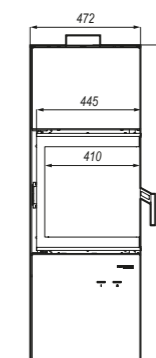

DIMENSIONS IN MM: 472