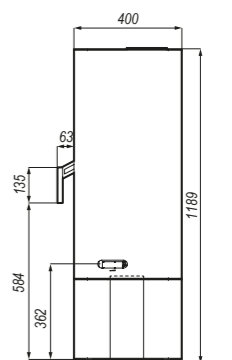

DIMENSIONS IN MM: