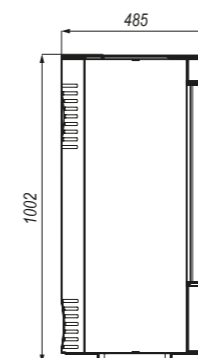

DIMENSIONS IN MM: