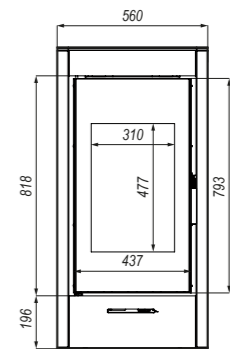

- black ceramiton
- colour (red, white, gold, brown, gray)
- silver handle

DIMENSIONS IN MM:

DEFRO HOME ORTI

nominal power
power range
energy efficiency class
flue size
efficiency
flue gas temperature
the maximum length of chunks
weight

9 kW
3,6-10,8 kW
A
150 mm
75,5 %
310°C
400 mm
~170 kg

ADDITIONAL EQUIPMENT

- black ceramiton
- colour (red, white, gold, brown, gray)
- silver handle

DIMENSIONS IN MM:

Defro Home Quadroom

DEFRO HOME QUADROOM

nominal power	9,6 kW
power range	3,8-11,5 kW
energy efficiency class	A
flue size	150 mm
efficiency	80,2 %
flue gas temperature	252°C
the maximum length of chunks	350 mm
weight	~170 kg

ADDITIONAL EQUIPMENT

6.7 kW
2,6-8 kW
A+
150 mm
81.2 %
244 °C
350 mm
~160 kg

DIMENSIONS IN MM: