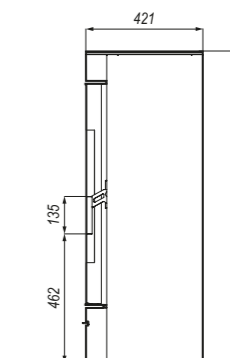

- black ceramiton
- colour (red, white, gold, brown, gray)
- silver handle

DIMENSIONS IN MM:

DEFRO HOME ORTI

nominal power
power range
energy efficiency class
flue size
efficiency
flue gas temperature
the maximum length of chunks
weight

9 kW
3,6-10,8 kW
A
150 mm
75,5 %
310°C
400 mm
~170 kg

ADDITIONAL EQUIPMENT

- black ceramiton
- colour (red, white, gold, brown, gray)
- silver handle

DIMENSIONS IN MM:

Defro Home Quadroom

DEFRO HOME QUADROOM

nominal power	9,6 kW
power range	3,8-11,5 kW
energy efficiency class	A
flue size	150 mm
efficiency	80,2 %
flue gas temperature	252°C
the maximum length of chunks	350 mm
weight	~170 kg

ADDITIONAL EQUIPMENT

6.7 kW
2,6-8 kW
A+
150 mm
81.2 %
244 °C
350 mm
~160 kg

DIMENSIONS IN MM: