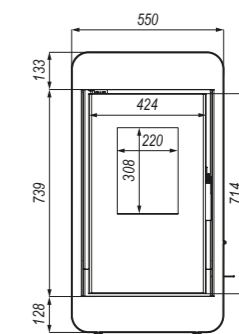

DIMENSIONS IN MM: