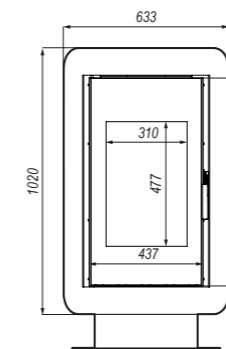

DIMENSIONS IN MM: