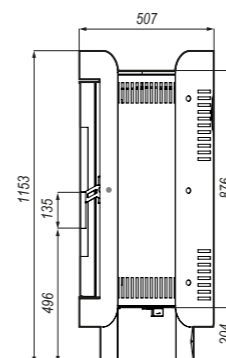

DIMENSIONS IN MM: