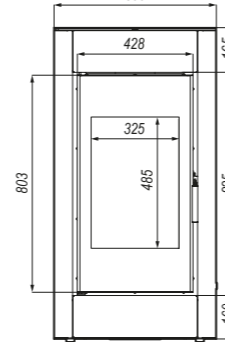

ADDITIONAL EQUIPMENT

- black ceramiton
- colour (red, white, gold, brown, gray)
- silver handle

DIMENSIONS IN MM:

DEFRO HOME ORBIS LOG

nominal power **9 kW**
 power range **3,6-10,8 kW**
 energy efficiency class **A**
 flue size **150 mm**
 efficiency **75,5 %**
 flue gas temperature **310°C**
 the maximum length of chunks **400 mm**
 weight **-172 kg**

9 kW
3,6-10,8 kW
A
150 mm
75,5 %
310°C
400 mm
-157 kg

ADDITIONAL EQUIPMENT

- black ceramiton
- colour (red, white, gold, brown, gray)
- silver handle

DIMENSIONS IN MM:

DEFRO HOME SOLUM TOP

nominal power
power range
energy efficiency class
flue size
efficiency
flue gas temperature
the maximum length of chunks
weight

9 kW
3,6-10,8 kW
A
150 mm
75,5 %
310°C
400 mm
-161 kg

ADDITIONAL EQUIPMENT

- black ceramiton
- colour (red, white, gold, brown, gray)
- silver handle

DIMENSIONS IN MM:

DEFRO HOME SOLUM LOG

nominal power
power range
energy efficiency class
flue size
efficiency
flue gas temperature
the maximum length of chunks
weight

6.7 kW
2,6-8 kW
A+
150 mm
81.2 %
244 °C
350 mm
~160 kg

DIMENSIONS IN MM: