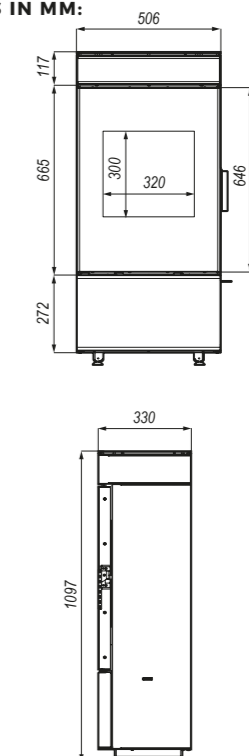

nominal power	9,6 kW
power range	3,8-11,5 kW
energy efficiency class	A
flue size	150 mm
efficiency	80,2 %
flue gas temperature	252°C
the maximum length of chunks	350 mm
weight	~170 kg

ADDITIONAL EQUIPMENT

ADDITIONAL EQUIPMENT

- colour (red, white, gold, brown, gray)
- silver handle

DIMENSIONS IN MM:

Soon

DEFRO HOME CUBE MINI

nominal power
power range
energy efficiency class
flue size
efficiency
flue gas temperature
the maximum length of chunks
weight

6.6 kW
2,6-7.9 kW
A+
150 mm
82,5 %
250°C
400 mm
~130 kg

ADDITIONAL EQUIPMENT

- colour (red, white, gold, brown, gray)

DIMENSIONS IN MM:

DEFRO HOME CERES

DEFRO HOME ORION

Defro Home Ceres / Defro Home Orion

Soon

6.7 kW
2,6-8 kW
A+
150 mm
81.2 %
244 °C
350 mm
~160 kg

DIMENSIONS IN MM: