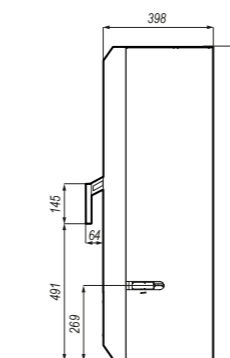

DIMENSIONS IN MM: