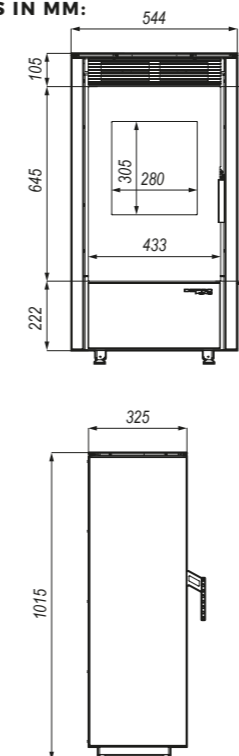

DIMENSIONS IN MM: