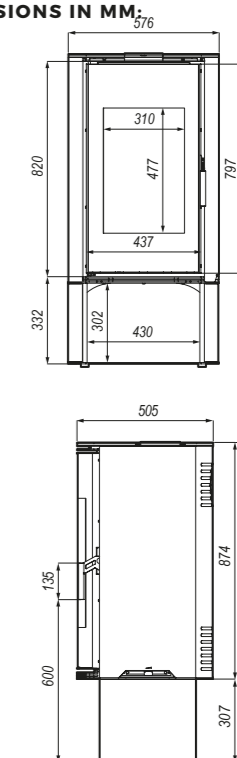

DIMENSIONS IN MM: