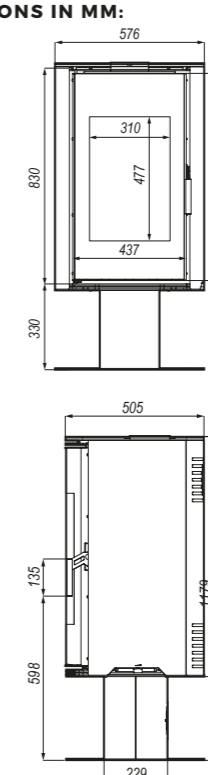

ADDITIONAL EQUIPMENT

- black ceramiton
- colour (red, white, gold, brown, gray)
- silver handle

DIMENSIONS IN MM:

DEFRO HOME ORBIS TOP

nominal power **9 kW**
 power range **3,6-10,8 kW**
 energy efficiency class **A**
 flue size **150 mm**
 efficiency **75,5 %**
 flue gas temperature **310°C**
 the maximum length of chunks **400 mm**
 weight **-174 kg**

ADDITIONAL EQUIPMENT

- black ceramiton
- colour (red, white, gold, brown, gray)
- silver handle

DIMENSIONS IN MM:

DEFRO HOME ORBIS LOG

nominal power **9 kW**
 power range **3,6-10,8 kW**
 energy efficiency class **A**
 flue size **150 mm**
 efficiency **75,5 %**
 flue gas temperature **310°C**
 the maximum length of chunks **400 mm**
 weight **-172 kg**

9 kW
3,6-10,8 kW
A
150 mm
75,5 %
310°C
400 mm
-157 kg

ADDITIONAL EQUIPMENT

- black ceramiton
- colour (red, white, gold, brown, gray)
- silver handle

DIMENSIONS IN MM:

DEFRO HOME SOLUM TOP

nominal power
power range
energy efficiency class
flue size
efficiency
flue gas temperature
the maximum length of chunks
weight

9 kW
3,6-10,8 kW
A
150 mm
75,5 %
310°C
400 mm
-161 kg

ADDITIONAL EQUIPMENT

- black ceramiton
- colour (red, white, gold, brown, gray)
- silver handle

DIMENSIONS IN MM:

DEFRO HOME SOLUM LOG

nominal power
power range
energy efficiency class
flue size
efficiency
flue gas temperature
the maximum length of chunks
weight