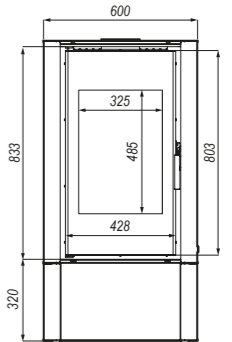

DIMENSIONS IN MM: