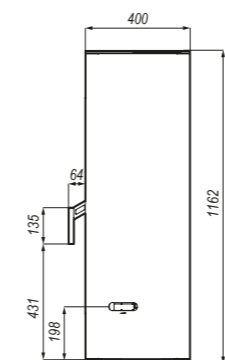

ADDITIONAL EQUIPMENT

- black ceramiton
- colour (red, white, gold, brown, gray)
- silver handle

DIMENSIONS IN MM:

DEFRO HOME ORBIS TOP

nominal power **9 kW**
 power range **3,6-10,8 kW**
 energy efficiency class **A**
 flue size **150 mm**
 efficiency **75,5 %**
 flue gas temperature **310°C**
 the maximum length of chunks **400 mm**
 weight **-174 kg**

ADDITIONAL EQUIPMENT

- black ceramiton
- colour (red, white, gold, brown, gray)
- silver handle

DIMENSIONS IN MM:

DEFRO HOME ORBIS LOG

nominal power **9 kW**
 power range **3,6-10,8 kW**
 energy efficiency class **A**
 flue size **150 mm**
 efficiency **75,5 %**
 flue gas temperature **310°C**
 the maximum length of chunks **400 mm**
 weight **-172 kg**

9 kW
3,6-10,8 kW
A
150 mm
75,5 %
310°C
400 mm
-157 kg

ADDITIONAL EQUIPMENT

- black ceramiton
- colour (red, white, gold, brown, gray)
- silver handle

DIMENSIONS IN MM:

DEFRO HOME SOLUM TOP

nominal power
power range
energy efficiency class
flue size
efficiency
flue gas temperature
the maximum length of chunks
weight

9 kW
3,6-10,8 kW
A
150 mm
75,5 %
310°C
400 mm
-161 kg

ADDITIONAL EQUIPMENT

- black ceramiton
- colour (red, white, gold, brown, gray)
- silver handle

DIMENSIONS IN MM:

DEFRO HOME SOLUM LOG

nominal power
power range
energy efficiency class
flue size
efficiency
flue gas temperature
the maximum length of chunks
weight