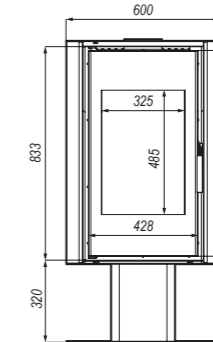

ADDITIONAL EQUIPMENT

- black ceramiton
- colour (red, white, gold, brown, gray)
- silver handle

DIMENSIONS IN MM:

DEFRO HOME ORBIS LOG

nominal power **9 kW**
 power range **3,6-10,8 kW**
 energy efficiency class **A**
 flue size **150 mm**
 efficiency **75,5 %**
 flue gas temperature **310°C**
 the maximum length of chunks **400 mm**
 weight **-172 kg**

9 kW
3,6-10,8 kW
A
150 mm
75,5 %
310°C
400 mm
-157 kg

ADDITIONAL EQUIPMENT

- black ceramiton
- colour (red, white, gold, brown, gray)
- silver handle

DIMENSIONS IN MM:

DEFRO HOME SOLUM TOP

nominal power
power range
energy efficiency class
flue size
efficiency
flue gas temperature
the maximum length of chunks
weight

9 kW
3,6-10,8 kW
A
150 mm
75,5 %
310°C
400 mm
-161 kg

ADDITIONAL EQUIPMENT

- black ceramiton
- colour (red, white, gold, brown, gray)
- silver handle

DIMENSIONS IN MM:

DEFRO HOME SOLUM LOG

nominal power
power range
energy efficiency class
flue size
efficiency
flue gas temperature
the maximum length of chunks
weight

6.7 kW
2,6-8 kW
A+
150 mm
81.2 %
244 °C
350 mm
~160 kg

DIMENSIONS IN MM: