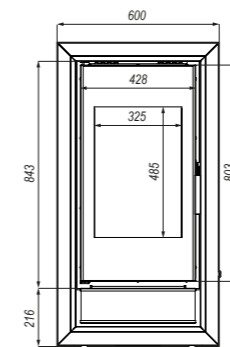

DIMENSIONS IN MM: