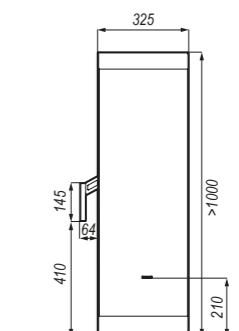

DIMENSIONS IN MM: