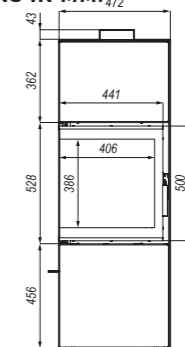

DIMENSIONS IN MM: 472