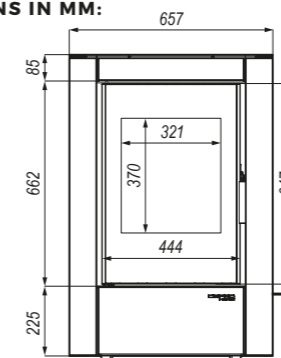

6.6 kW
2,6-7.9 kW
A+
150 mm
82,5 %
250°C
400 mm
~130 kg

ADDITIONAL EQUIPMENT

- colour (red, white, gold, brown, gray)

DIMENSIONS IN MM:

DEFRO HOME CERES

DEFRO HOME ORION

Defro Home Ceres / Defro Home Orion

Soon

DEFRO HOME CERES

nominal power
power range
energy efficiency class
flue size
efficiency
flue gas temperature
the maximum length of chunks
weight

6.6 kW
2,6-7.9 kW
A+
150 mm
82.5 %
250 °C
400 mm
~130 kg

ADDITIONAL EQUIPMENT

- colour (red, white, gold, brown, gray)
- silver handle

DIMENSIONS IN MM:

Soon

DEFRO HOME ORION

nominal power
power range
energy efficiency class
flue size
efficiency
flue gas temperature
the maximum length of chunks
weight

6.7 kW
2,6-8 kW
A+
150 mm
81.2 %
244 °C
350 mm
~160 kg

DIMENSIONS IN MM: