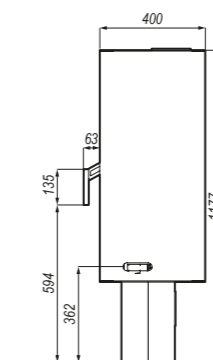

ADDITIONAL EQUIPMENT

- black ceramiton
- colour (red, white, gold, brown, gray)
- silver handle

DIMENSIONS IN MM:

DEFRO HOME ORBIS LOG

nominal power **9 kW**
 power range **3,6-10,8 kW**
 energy efficiency class **A**
 flue size **150 mm**
 efficiency **75,5 %**
 flue gas temperature **310°C**
 the maximum length of chunks **400 mm**
 weight **-172 kg**

9 kW
3,6-10,8 kW
A
150 mm
75,5 %
310°C
400 mm
-157 kg

ADDITIONAL EQUIPMENT

- black ceramiton
- colour (red, white, gold, brown, gray)
- silver handle

DIMENSIONS IN MM:

DEFRO HOME SOLUM TOP

nominal power
power range
energy efficiency class
flue size
efficiency
flue gas temperature
the maximum length of chunks
weight

9 kW
3,6-10,8 kW
A
150 mm
75,5 %
310°C
400 mm
-161 kg

ADDITIONAL EQUIPMENT

- black ceramiton
- colour (red, white, gold, brown, gray)
- silver handle

DIMENSIONS IN MM:

DEFRO HOME SOLUM LOG

nominal power
power range
energy efficiency class
flue size
efficiency
flue gas temperature
the maximum length of chunks
weight

6.7 kW
2,6-8 kW
A+
150 mm
81.2 %
244 °C
350 mm
~160 kg

DIMENSIONS IN MM: