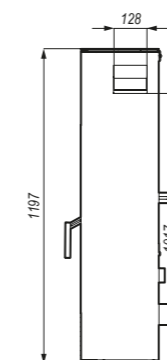

DIMENSIONS IN MM: