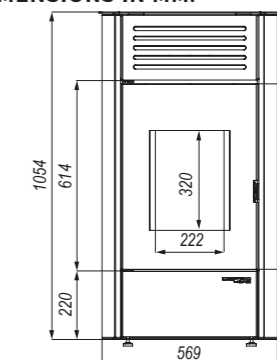

DIMENSIONS IN MM:

DEFRO HOME AQUAPELL