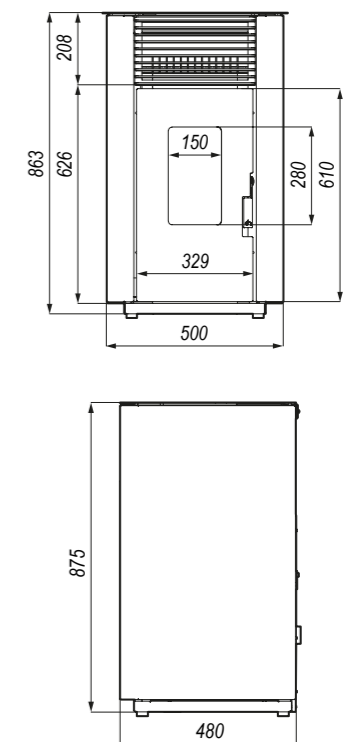

nominal power	8 kW
power range	3,2-9,6 kW
energy efficiency class	A+
flue size	80 mm
efficiency	88,7 %
flue gas temperature	195°C
weight	-150 kg

ADDITIONAL EQUIPMENT

- colour (red, white, gold, brown, gray)

DIMENSIONS IN MM:

DEFRO HOME MINIPPELL

nominal power	6 kW
power range	2,4-7,2 kW
energy efficiency class	A+
flue size	80 mm
efficiency	88,7 %
flue gas temperature	195°C
weight	-150 kg

ADDITIONAL EQUIPMENT

- colour (red, white, gold, brown, gray)

DIMENSIONS IN MM:

DEFRO HOME MINIPPELL

Defro Home Aquapell

DEFRO HOME AQUAPELL

nominal power	13,1 kW
power range	5,2-15,7 kW
thermal power of water cycle	10,2 kW
energy efficiency class	A++
flue size	80 mm
efficiency	95,1 %
flue gas temperature	84,2°C
weight	~165 kg