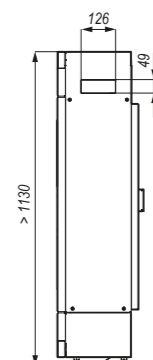

DIMENSIONS IN MM: