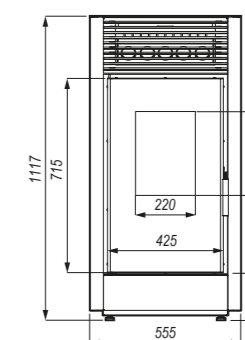

DEFRO HOME MYPELL

Defro Home Mypell/ Defro Home Mypell DGP

DEFRO HOME MYPELL / MYPELL DGP

nominal power	9 kW
power range	3,6-10,8 kW
energy efficiency class	A+
flue size	80 mm
efficiency	90,9 %
flue gas temperature	138°C
weight	-152 kg

ADDITIONAL EQUIPMENT

- silver handle
- colour (red, white, gold, brown, gray)

DIMENSIONS IN MM:

DEFRO HOME MYPELL

DEFRO HOME SLIMPELL

Defro Home Slimpell / Defro Home Airpell

DEFRO HOME SLIMPELL

nominal power	9 kW
power range	3,6-10,8 kW
energy efficiency class	A+
flue size	80 mm
efficiency	90,9 %
flue gas temperature	138 °C
weight	-165 kg

DIMENSIONS IN MM:

DEFRO HOME MINIPPELL

nominal power	6 kW
power range	2,4-7,2 kW
energy efficiency class	A+
flue size	80 mm
efficiency	88,7 %
flue gas temperature	195°C
weight	-150 kg

ADDITIONAL EQUIPMENT