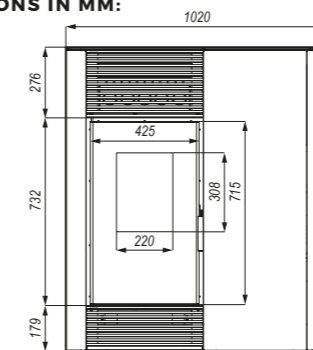

DIMENSIONS IN MM: