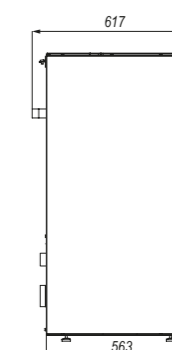

DIMENSIONS IN MM:

DEFRO HOME AQUAPELL