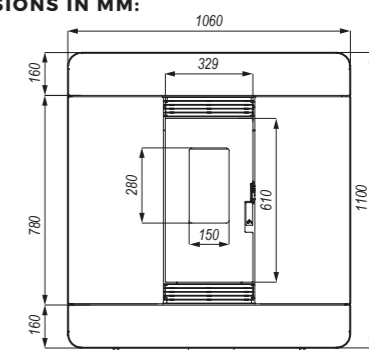

DIMENSIONS IN MM: