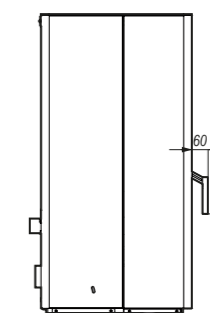

DEFRO HOME MYPELL

Defro Home Mypell/ Defro Home Mypell DGP

DEFRO HOME MYPELL / MYPELL DGP

nominal power	9 kW
power range	3,6-10,8 kW
energy efficiency class	A+
flue size	80 mm
efficiency	90,9 %
flue gas temperature	138°C
weight	-152 kg

ADDITIONAL EQUIPMENT

- silver handle
- colour (red, white, gold, brown, gray)

DIMENSIONS IN MM:

DEFRO HOME MYPELL

DEFRO HOME SLIMPELL

Defro Home Slimpell / Defro Home Airpell

DEFRO HOME SLIMPELL

nominal power	9 kW
power range	3,6-10,8 kW
energy efficiency class	A+
flue size	80 mm
efficiency	90,9 %
flue gas temperature	138 °C
weight	-165 kg

DIMENSIONS IN MM:

DEFRO HOME MINIPPELL

nominal power	6 kW
power range	2,4-7,2 kW
energy efficiency class	A+
flue size	80 mm
efficiency	88,7 %
flue gas temperature	195°C
weight	-150 kg

ADDITIONAL EQUIPMENT