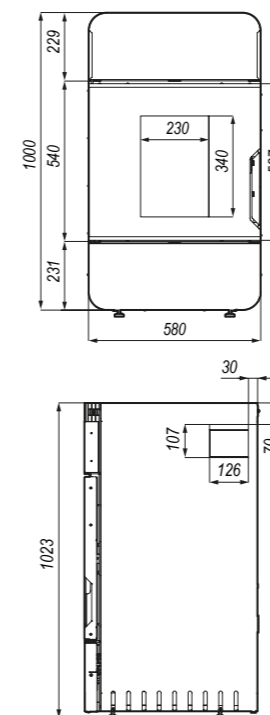

ADDITIONAL EQUIPMENT

- silver handle
- colour (red, white, gold, brown, gray)

DIMENSIONS IN MM:

DEFRO HOME MYPELL

DEFRO HOME SLIMPELL

Defro Home Slimpell / Defro Home Airpell

DEFRO HOME SLIMPELL

nominal power	9 kW
power range	3,6-10,8 kW
energy efficiency class	A+
flue size	80 mm
efficiency	90,9 %
flue gas temperature	138 °C
weight	-165 kg

nominal power	8 kW
power range	3,2-9,6 kW
energy efficiency class	A+
flue size	80 mm
efficiency	88,7 %
flue gas temperature	195°C
weight	-150 kg

ADDITIONAL EQUIPMENT

- colour (red, white, gold, brown, gray)

DIMENSIONS IN MM:

DEFRO HOME MINIPPELL

nominal power	6 kW
power range	2,4-7,2 kW
energy efficiency class	A+
flue size	80 mm
efficiency	88,7 %
flue gas temperature	195°C
weight	-150 kg

ADDITIONAL EQUIPMENT

- colour (red, white, gold, brown, gray)

DIMENSIONS IN MM:

DEFRO HOME MINIPPELL

Defro Home Aquapell

DEFRO HOME AQUAPELL

nominal power	13,1 kW
power range	5,2-15,7 kW
thermal power of water cycle	10,2 kW
energy efficiency class	A++
flue size	80 mm
efficiency	95,1 %
flue gas temperature	84,2°C
weight	~165 kg